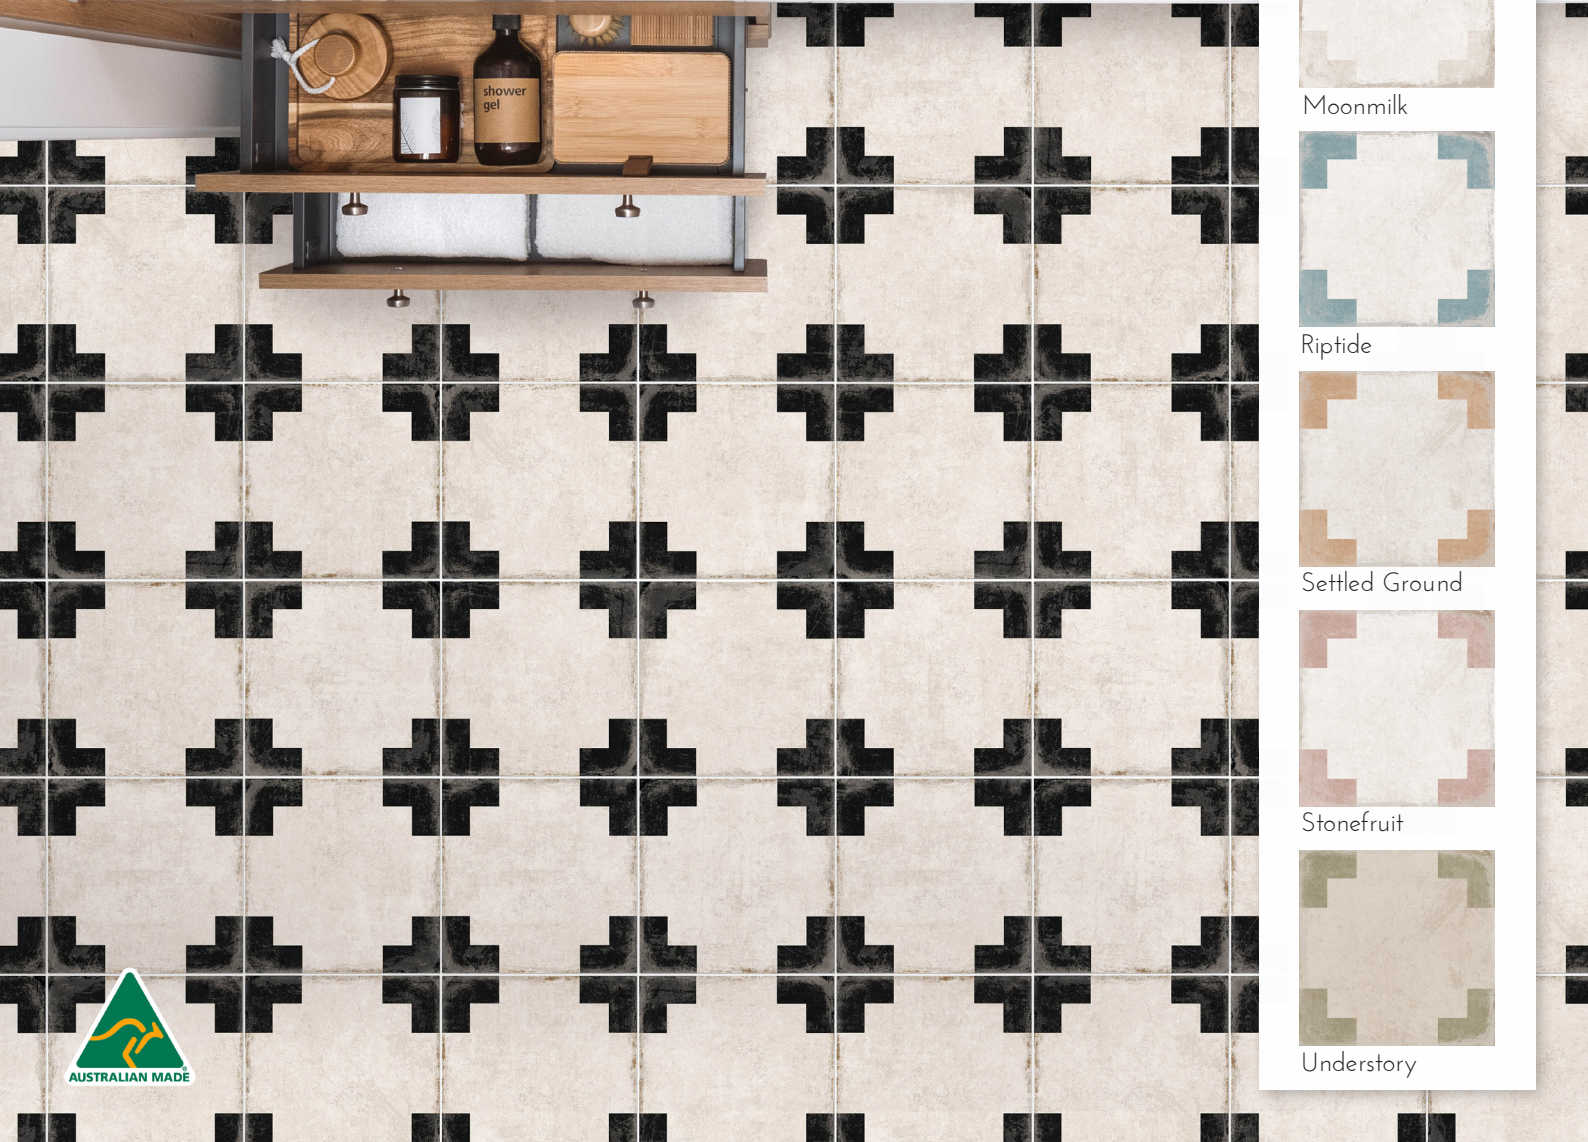

artisan rustic

Southern Cross  
C E R A M I C S

[www.southerncrossceramics.com](http://www.southerncrossceramics.com)

CROSSFORM Midnight Hour

COLOURWAYS

Dustfall

Moonmilk

Riptide

Settled Ground

Stonefruit

Understory

ARCUS

CORSICA

CROSSFORM

FIESTA

ITHACA